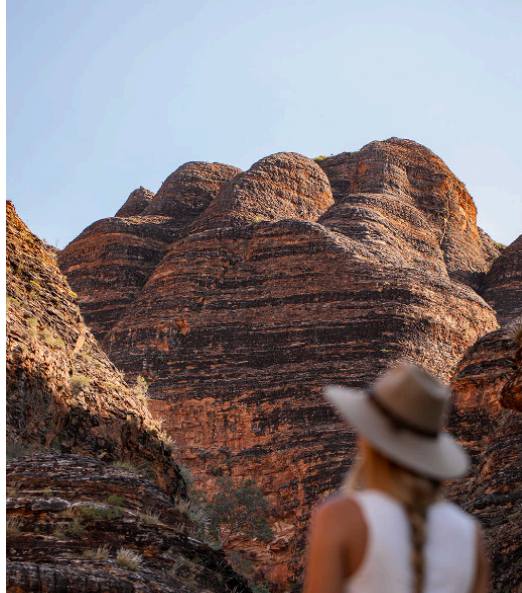

### PACKAGE INCLUSIONS

- 3-nights accommodation in a Deluxe One-bedroom at Freshwater East Kimberley Apartments, Kununurra
- 3 nights at the all-inclusive El Questro Homestead including gourmet meals, beverage selection of fine wines, beer and spirits, Homestead included tour options each morning and afternoon
- Tickets to the Moon Experience in the Kimberley Fine Diamonds Black Tie Dress Circle inclusive of fully catered meal and beverage package
- Road transfers from Kununurra to El Questro Homestead
- El Questro private Miri Miri Falls picnic by Helicopter
- HeliSpirit transfer from El Questro Homestead to Kununurra via scenic flight to Purnululu including a private guided tour through the Bungle Bungle Domes and Cathedral Gorge
- Private Ord River Sunset Cruise